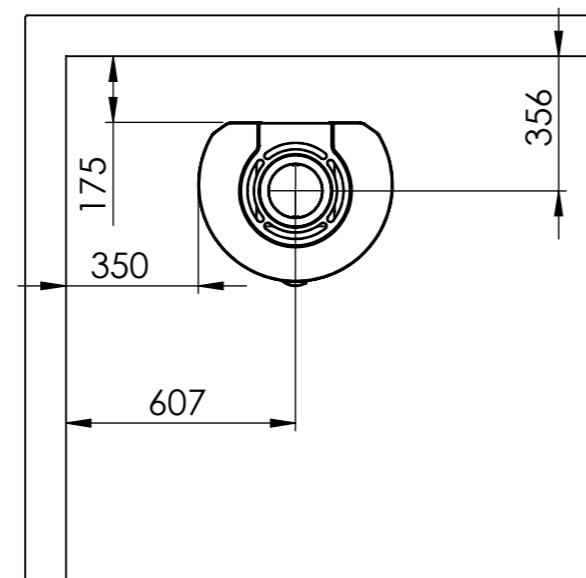

Serie	Scan-Line 900
Description	Therma stone Steel / Stone

The same data applies to  
Scan-Line 900S with glass front

	<b>Casted top</b>	<b>Stone</b>
<b>H</b>	1491	1511