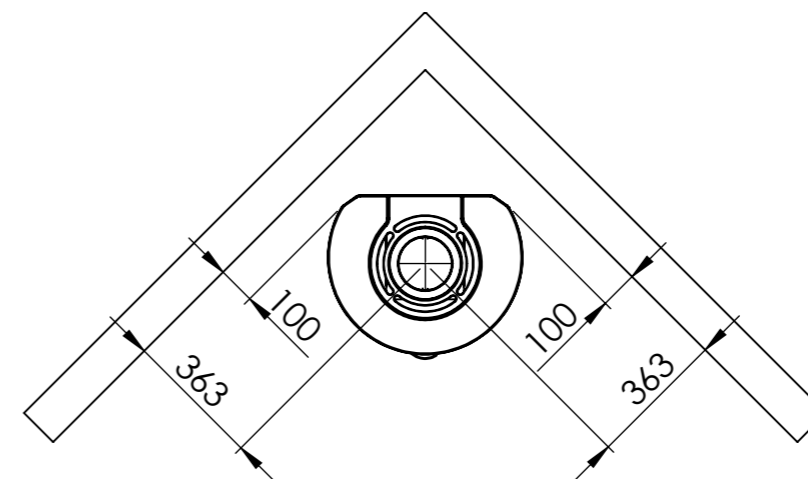

Serie	Scan-Line 900
Description	Therma stone Steel / Stone

The same data applies to  
Scan-Line 900S with glass front

	<b>Casted top</b>	<b>Stone</b>
<b>H</b>	1491	1511