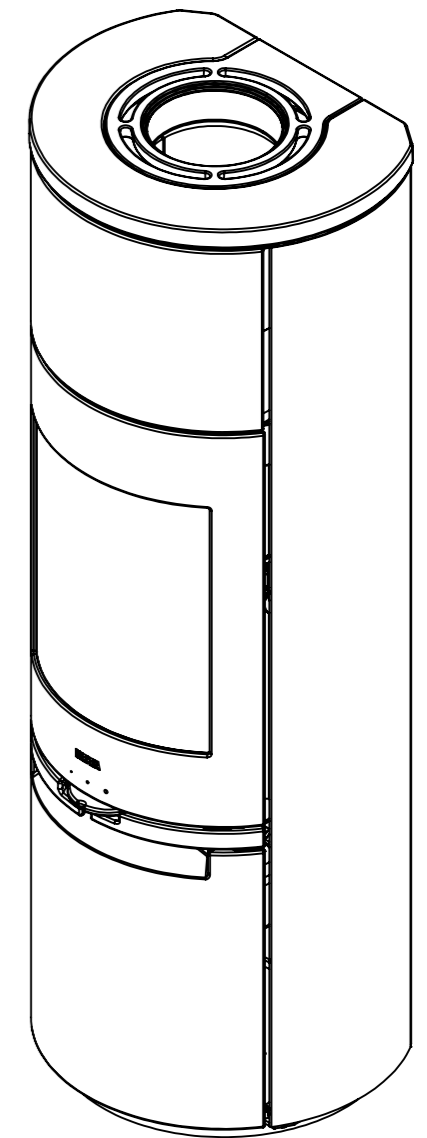

Serie	Scan-Line 900
Description	Therma stone Steel / Stone

The same data applies to  
Scan-Line 900S with glass front

	<b>Casted top</b>	<b>Stone</b>
<b>H</b>	1491	1511