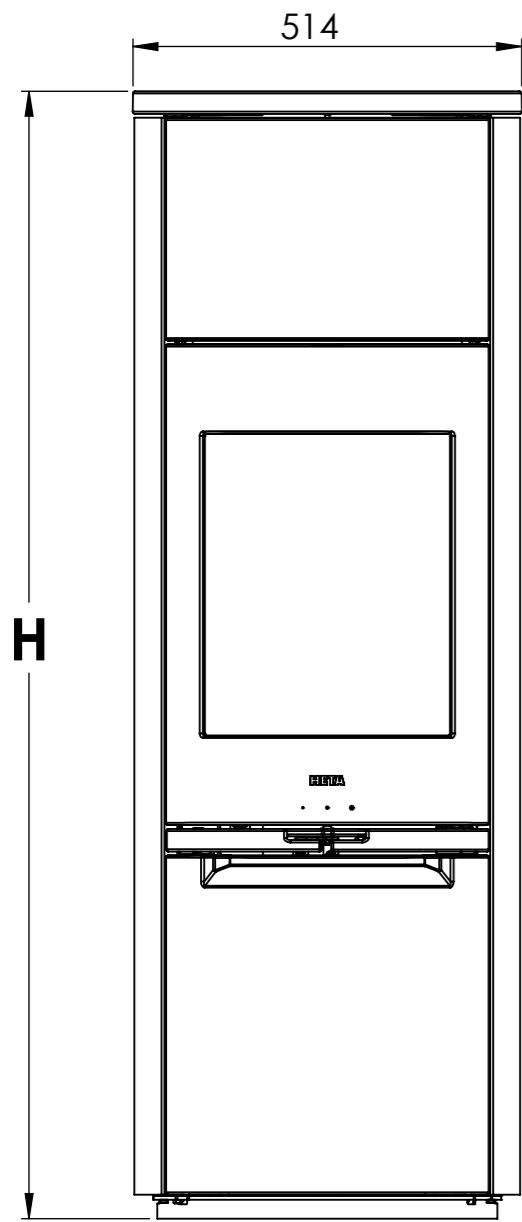

Serie	Scan-Line 900
Description	Therma stone Steel / Stone

The same data applies to  
Scan-Line 900S with glass front

	<b>Casted top</b>	<b>Stone</b>
<b>H</b>	1491	1511