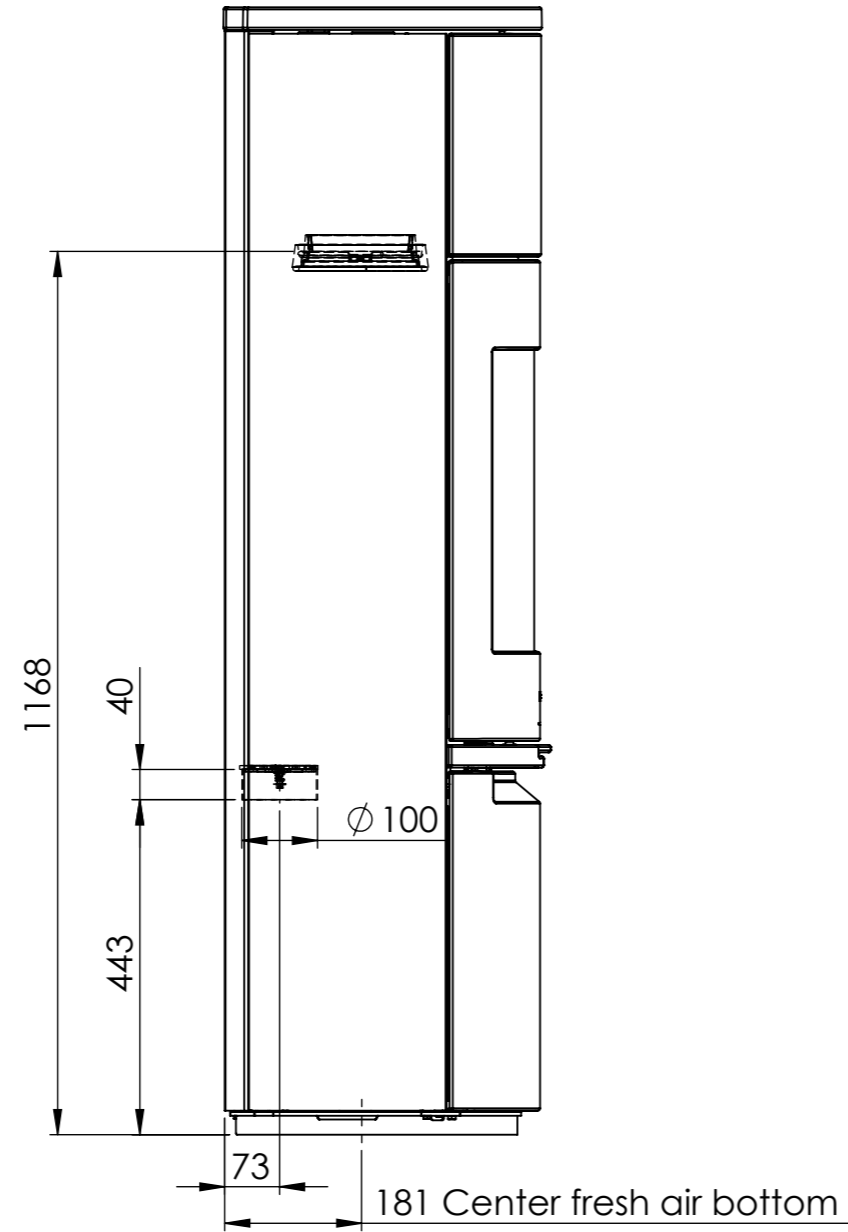

Serie	Scan-Line 900
Description	Therma stone Steel / Stone

The same data applies to  
Scan-Line 900S with glass front

	<b>Casted top</b>	<b>Stone</b>
<b>H</b>	1491	1511