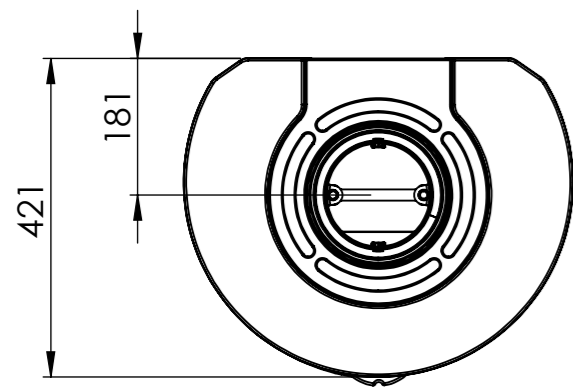

Serie	Scan-Line 900
Description	Therma stone Steel / Stone

The same data applies to  
Scan-Line 900S with glass front

	<b>Casted top</b>	<b>Stone</b>
<b>H</b>	1491	1511