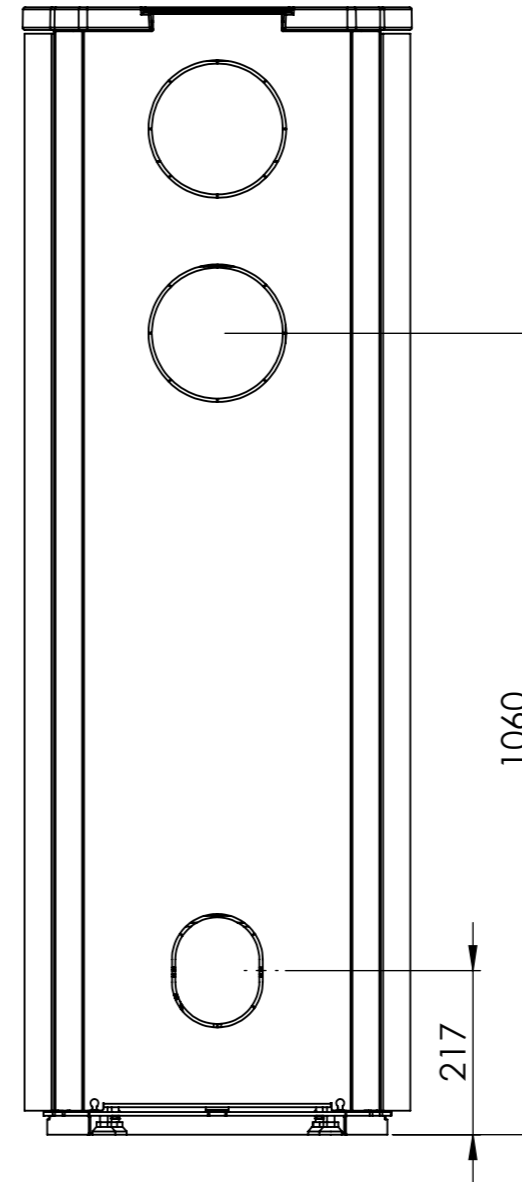

Serie	Scan-Line 900
Description	Therma stone Steel / Stone

The same data applies to  
Scan-Line 900S with glass front

	<b>Casted top</b>	<b>Stone</b>
<b>H</b>	1491	1511